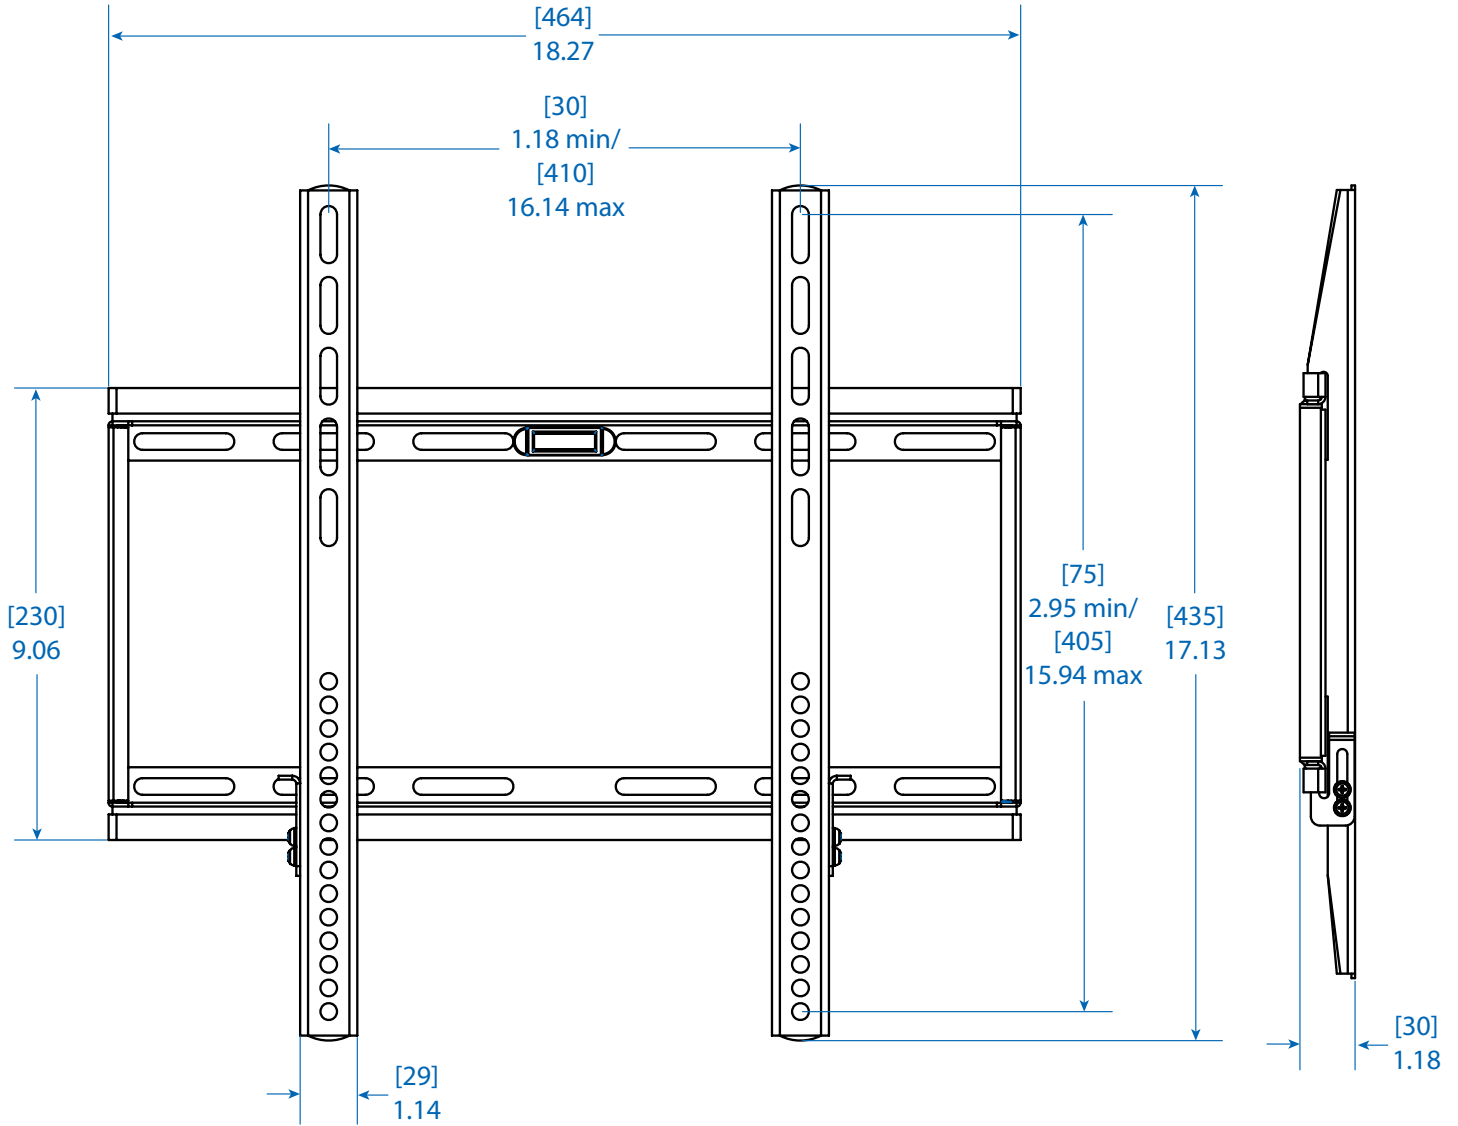

MODEL:

# DWF2655X

Dimensions: [mm] INCHES

Tripp Lite has a policy of continuous improvement. Specifications are subject to change without notice.

1111 W. 35th Street  
Chicago, IL 60609 USA  
773.869.1234  
www.tripplite.com